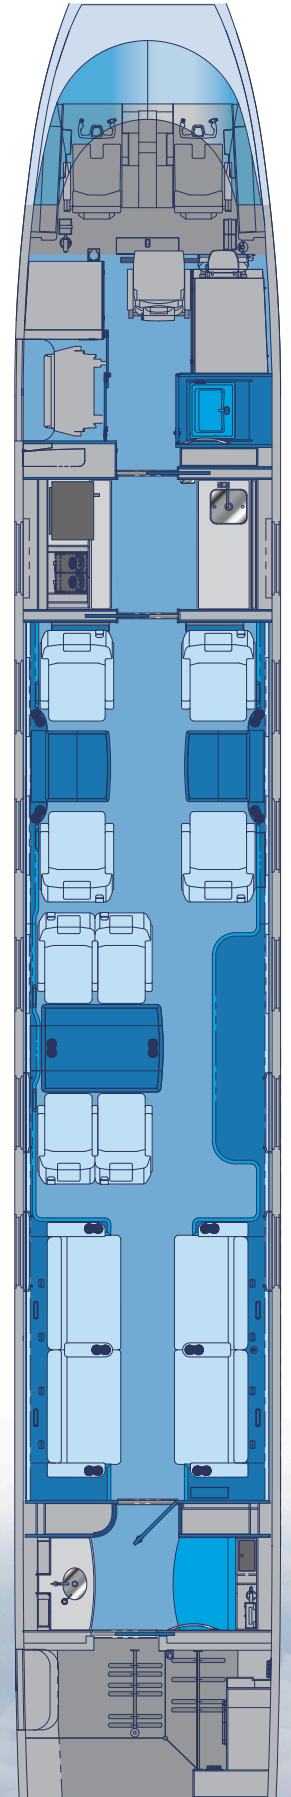

SouthernCrossJets

AIRCRAFT SPECIFICATIONS GULFSTREAM G450

General Specifications

Total Passenger Capacity: 16 plus flight attendant
Range: 4,350nm/8,061km
Cruise Speed: 459 knots/850kmph
Year of Manufacture: 2010
Aviation Safety: Enhanced Vision System

Baggage Capacity

Max Volume: 169Cu Ft/4.8Cu M
Luggage is accessible in-flight

Cabin Equipment

Cordless Satellite phone system (3 handsets)
DVD players, LCD screens
Audio system, MP3 player
Apple iPads
Airshow with interactive, real time updates from CNN and BBC
Fax machine and printer
Two lavatories (one forward, one aft)
Separate crew compartment (3 cabin zones)