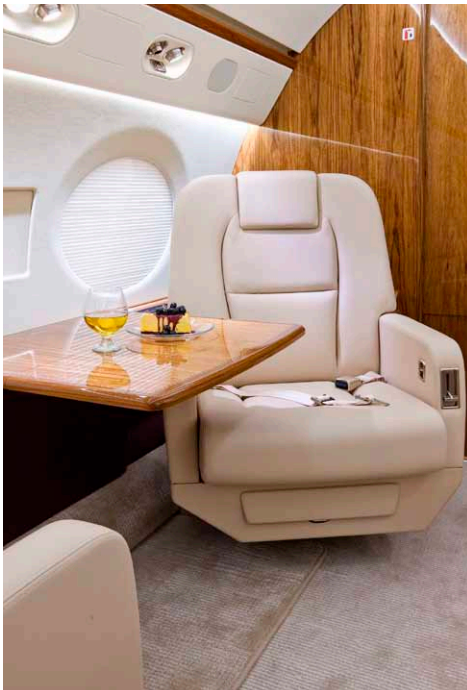

SouthernCrossJets

AIRCRAFT SPECIFICATIONS GULFSTREAM G450

General Specifications

Total Passenger Capacity: 16 plus flight attendant
Range: 4,350nm/8,061km
Cruise Speed: 459 knots/850kmph
Year of Manufacture: 2010
Aviation Safety: Enhanced Vision System

Baggage Capacity

Max Volume: 169Cu Ft/4.8Cu M
Luggage is accessible in-flight

Cabin Equipment

Cordless Satellite phone system (3 handsets)
DVD players, LCD screens
Audio system, MP3 player
Apple iPads
Airshow with interactive, real time updates from CNN and BBC
Fax machine and printer
Two lavatories (one forward, one aft)
Separate crew compartment (3 cabin zones)